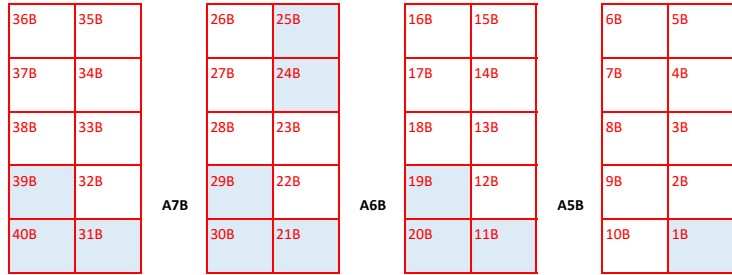

# 2017 Nowthen Threshing Show - Outdoor Flea Market Map

← Cornfield - 260' →

North

Fence Line  
90'

← Fence Line - 270' →

Fence Line  
120'

Reserved Sites - As of March 15, 2017

Available Sites Are Not Shaded

Show Grounds General Admission Gate

South